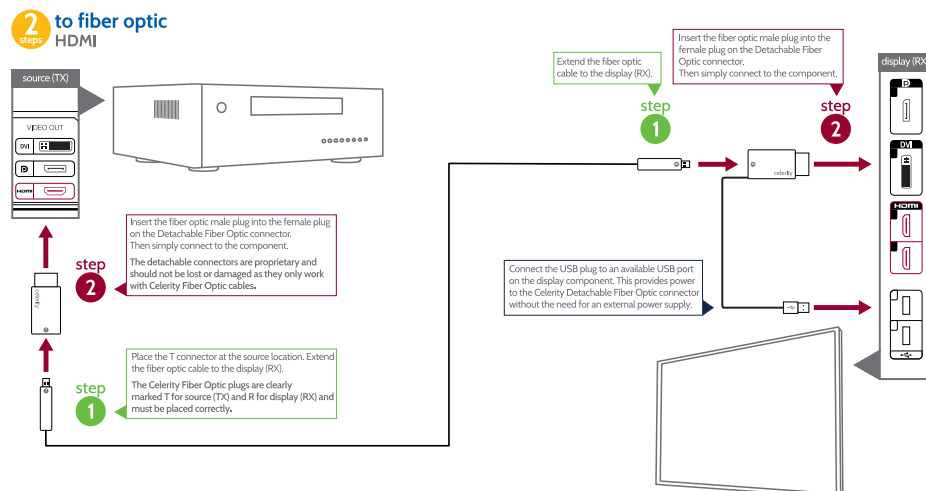

Custom lengths

Available in 50' (15.2m) increments from 250' to 950' (76.2m to 290m)

Technical Note

Celerity Technologies' Fiber Optic Plug terminating each end of the Celerity Fiber Optic HDMI cable supports proprietary technology for HDMI over Celerity Fiber Optic cable. While the plug may appear similar to that of micro-HDMI or mini-USB, it does not support any technical attributes of either connector. The Celerity fiber optic plug supports only proprietary Celerity technology and is connected to the Celerity Fiber Optic HDMI connector according to the user guide.