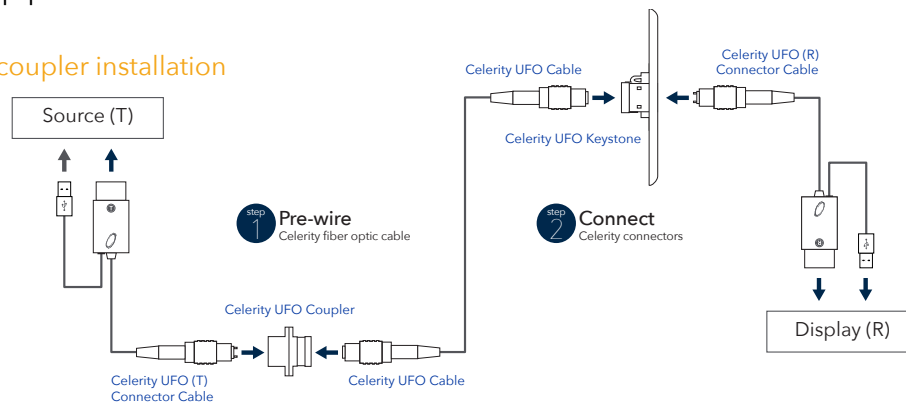

Celerity Fiber Optic HDMI News

Our new Universal Fiber Optic HDMI offers an easy to use Keystone Wall Plate option. Purchased separately, the UFO-KEY-WP allows coupling of the in-wall Celerity UFO fiber cable to the UFO TX and RX Connector Cables. A UFO keystone insert couples the two sections of fiber securely together. A slide-lock on the UFO fiber ends keeps the connection reliable.

The benefits of Celerity UFO Keystone Wall Plate are as follows:

- UFO Keystone coupler accepts slide-lock in-wall fiber and UFO TX and RX Connector Cables securely
- UFO Keystone Wall Plate installs at TX, RX or both
- UFO Keystone Wall Plate is a good approach for prewire of UFO fiber for future use
- UFO Keystone Wall Plate and Coupler are available in pairs
- Eliminates copper HDMI extensions
- No USB power connection needed at the wall plate
- Rubber cap protects fiber connector from contamination

Keystone & coupler installation

Two (2) Keystone installation